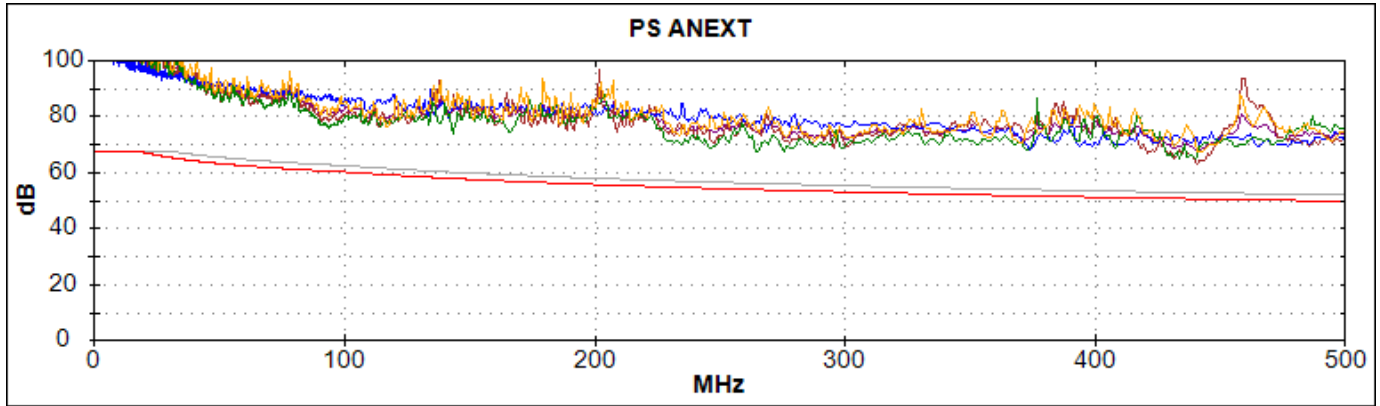

PS ANEXT

Pair	Frequency	Value	Limit	Margin	Status
12	All test data above limit caps				PASS
36	434.0 MHz	64.82 dB	50.44 dB	14.38 dB	PASS
45	All test data above limit caps				PASS
78	441.0 MHz	62.82 dB	50.33 dB	12.49 dB	PASS
Average	All test data above limit caps				PASS

Disturber List
 U/FTP CAT6A 2
 U/FTP CAT6A 3
 U/FTP CAT6A 4
 U/FTP CAT6A 5
 U/FTP CAT6A 6
 U/FTP CAT6A 7

PS AACR-F

Pair	Frequency	Value	Limit	Margin	Status
12	All test data above significance condition				PASS
36	All test data above significance condition				PASS
45	All test data above significance condition				PASS
78	All test data above significance condition				PASS
Average	All test data above significance condition				PASS